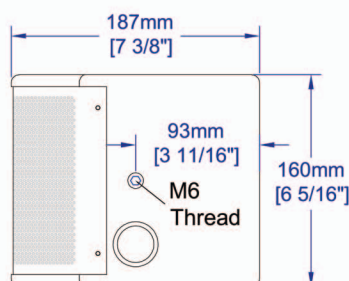

Driver Complement	Sensitivity [1W at 1m]	Power [rms]	Nominal Impedance
2 x 5" Loudspeakers	95 dB	60W	8Ω

Frequency Response: 170Hz - 16kHz
Weight: 3.4 kg [7.5 lbs]
Nominal Dispersion: 90° x 45°
Connectors: 2 x NL4 Speakon or Phoenix Installation Connector

Fitted with two Speakon NL4s or The Phoenix installation connector, complete with cable plug.