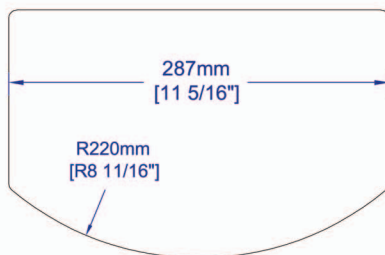

Driver Complement	Sensitivity [1W at 1m]	Power [rms]	Nominal Impedance
2 x 5" Loudspeakers	95 dB	60W	8Ω

Frequency Response: 170Hz - 16kHz
Weight: 3.4 kg [7.5 lbs]
Nominal Dispersion: 90° x 45°
Connectors: 2 x NL4 Speakon or Phoenix Installation Connector